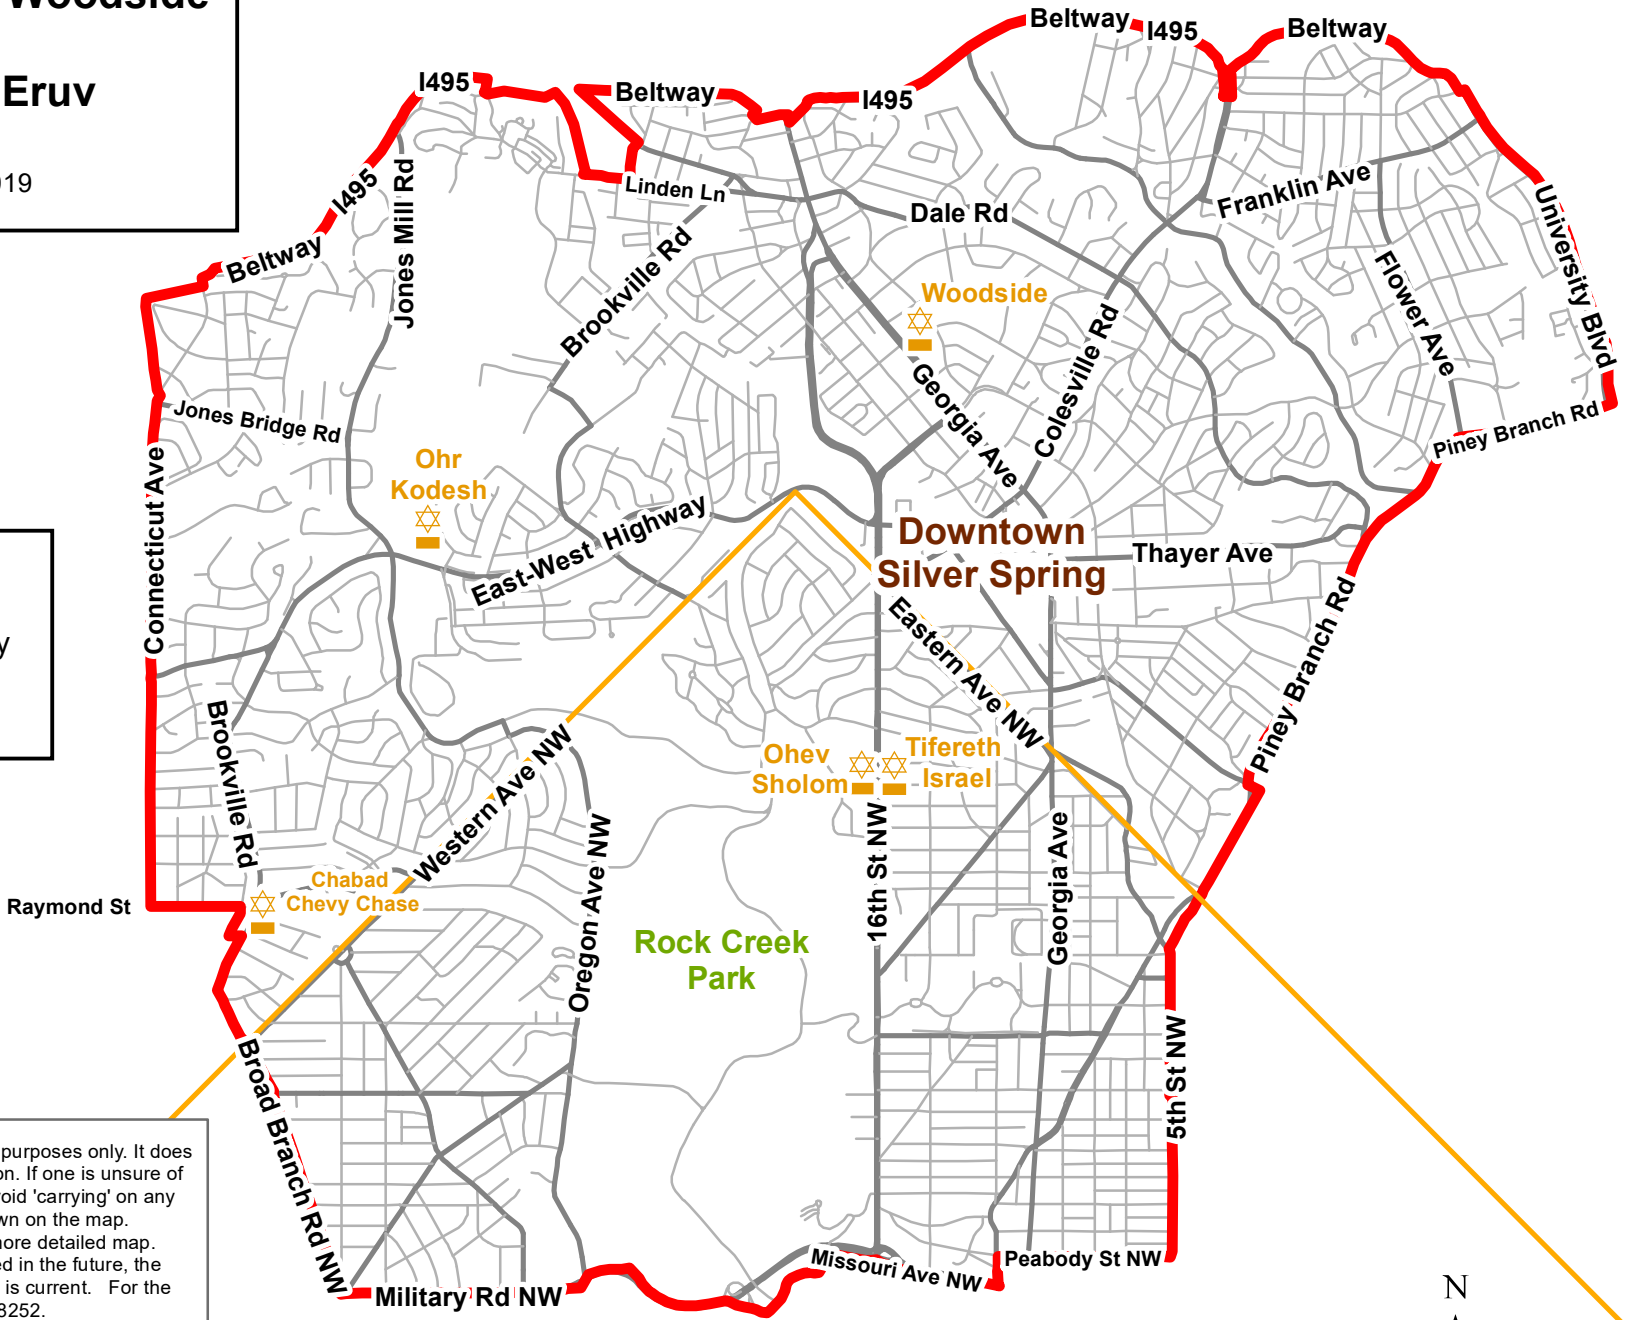

Shepherd Park - Woodside

Combined Eruv

November 2019

 DC Border
 Eruv Boundary
 Synagogue

This eruv map is for general illustration purposes only. It does NOT show detailed boundary information. If one is unsure of the exact boundaries it is simplest to avoid 'carrying' on any of those streets or their boundaries shown on the map. For detailed boundaries please see a more detailed map. Furthermore, boundaries may be revised in the future, the reader is advised to verify that this map is current. For the weekly status of the eruv call: 301.587.8252.